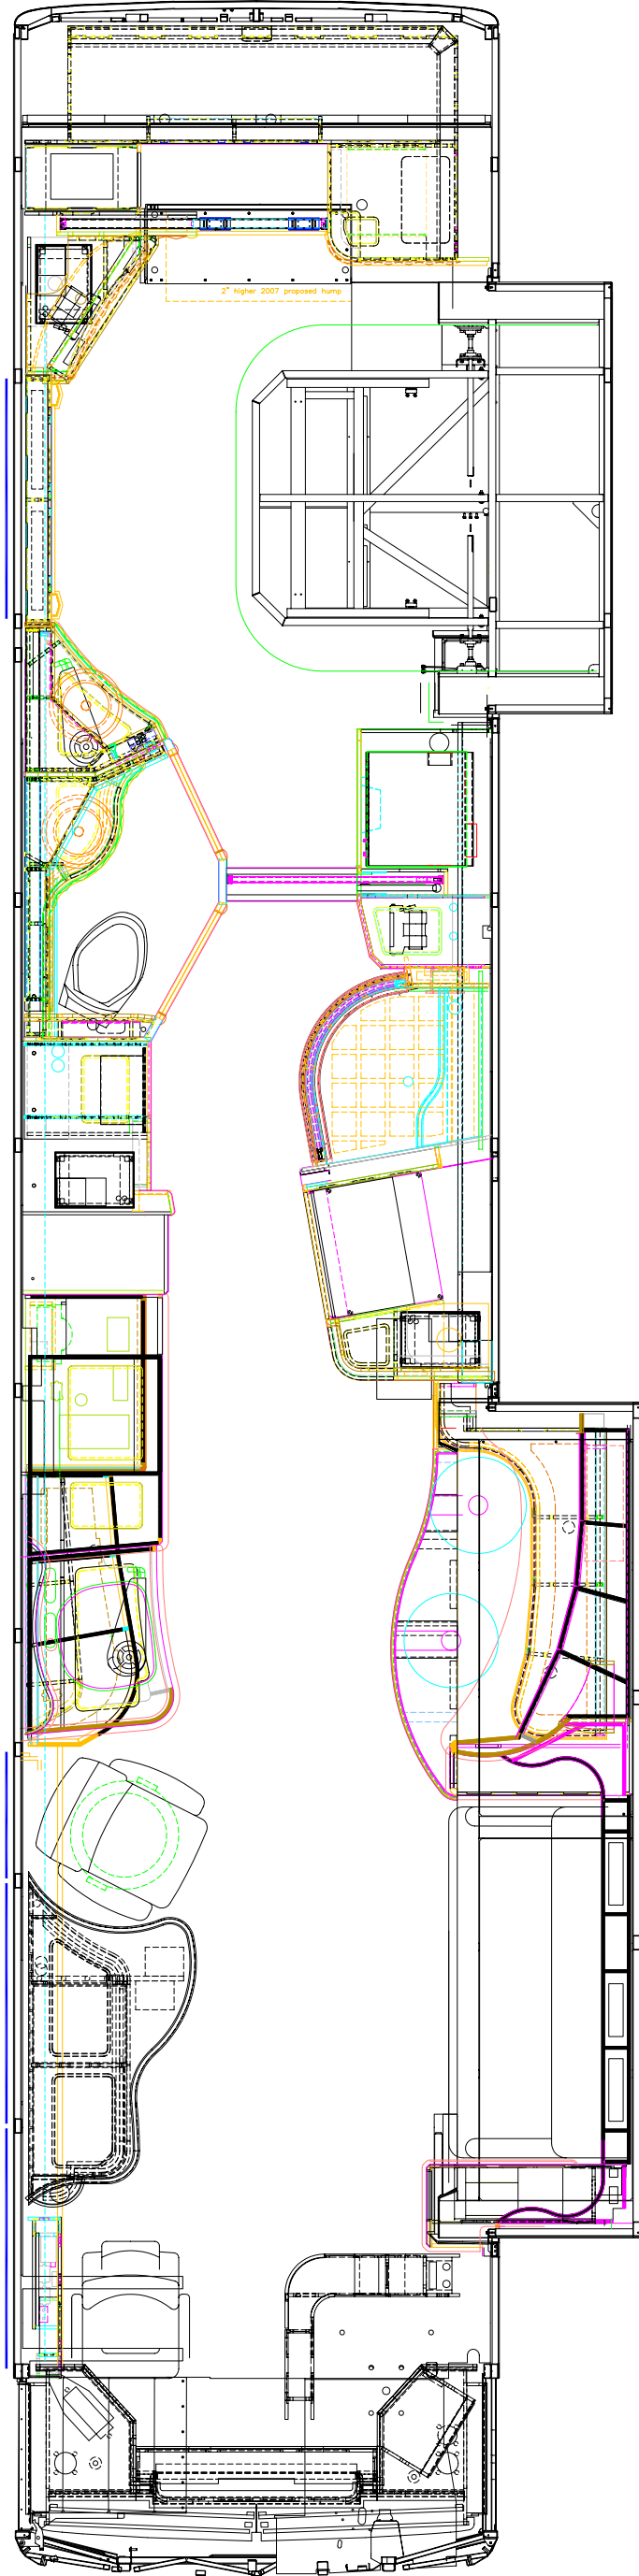

#681 DRIVERS AIR SHELL
 VENEZIA

1400 MORROW AVENUE
 NORTH CHICAGO IL 60064

847-578-4600
 1-800-332-9877
 FAX 847-578-1053

CUSTOMER

LIBERTY COACH OF FLORIDA INC.

DRAWN Kurt L. Konigøder DATE 03/22/06

DWG NO.

DESIGN VENEZIA
 XLII DOUBLE SLIDE

SIZE

D

THIS DRAWING IS THE PROPERTY
 OF LIBERTY COACH INC AND IS
 CONFIDENTIAL NOT TO BE USED,
 REPRODUCED, COPIED OR DISCLOSED
 TO OTHERS

SCALE 1/2"=1'-0" SHEET 1 OF 1