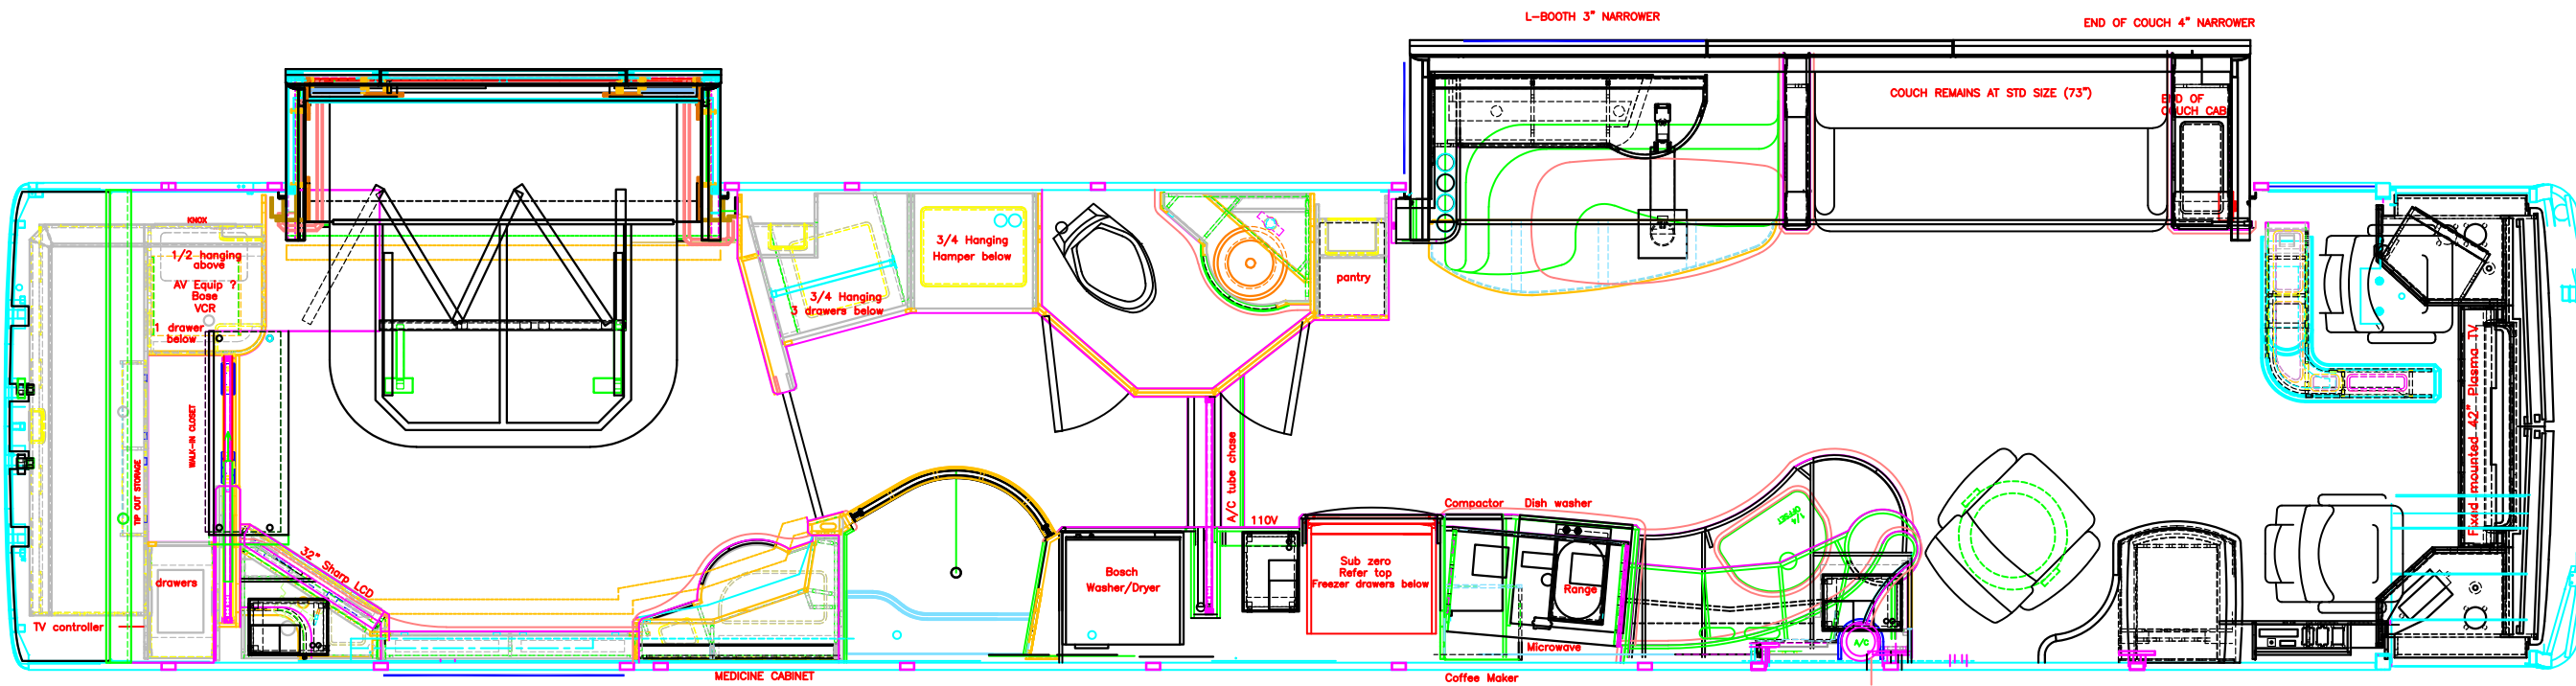

XLII DOUBLE SLIDE  
DRIVERS AIR OR BUS AIR  
MIRAMAR FLOORPLAN

THIS DRAWING IS THE PROPERTY  
OF LIBERTY COACH INC AND IS  
CONFIDENTIAL. NOT TO BE USED,  
REPRODUCED, COPIED OR DISCLOSED  
TO OTHERS

DRAWN Kurt L. Konigseder DATE 10/04/04	SIZE	<b>B</b>
DWG NO.	MIRAMAR	
DESIGN	MIRAMAR	