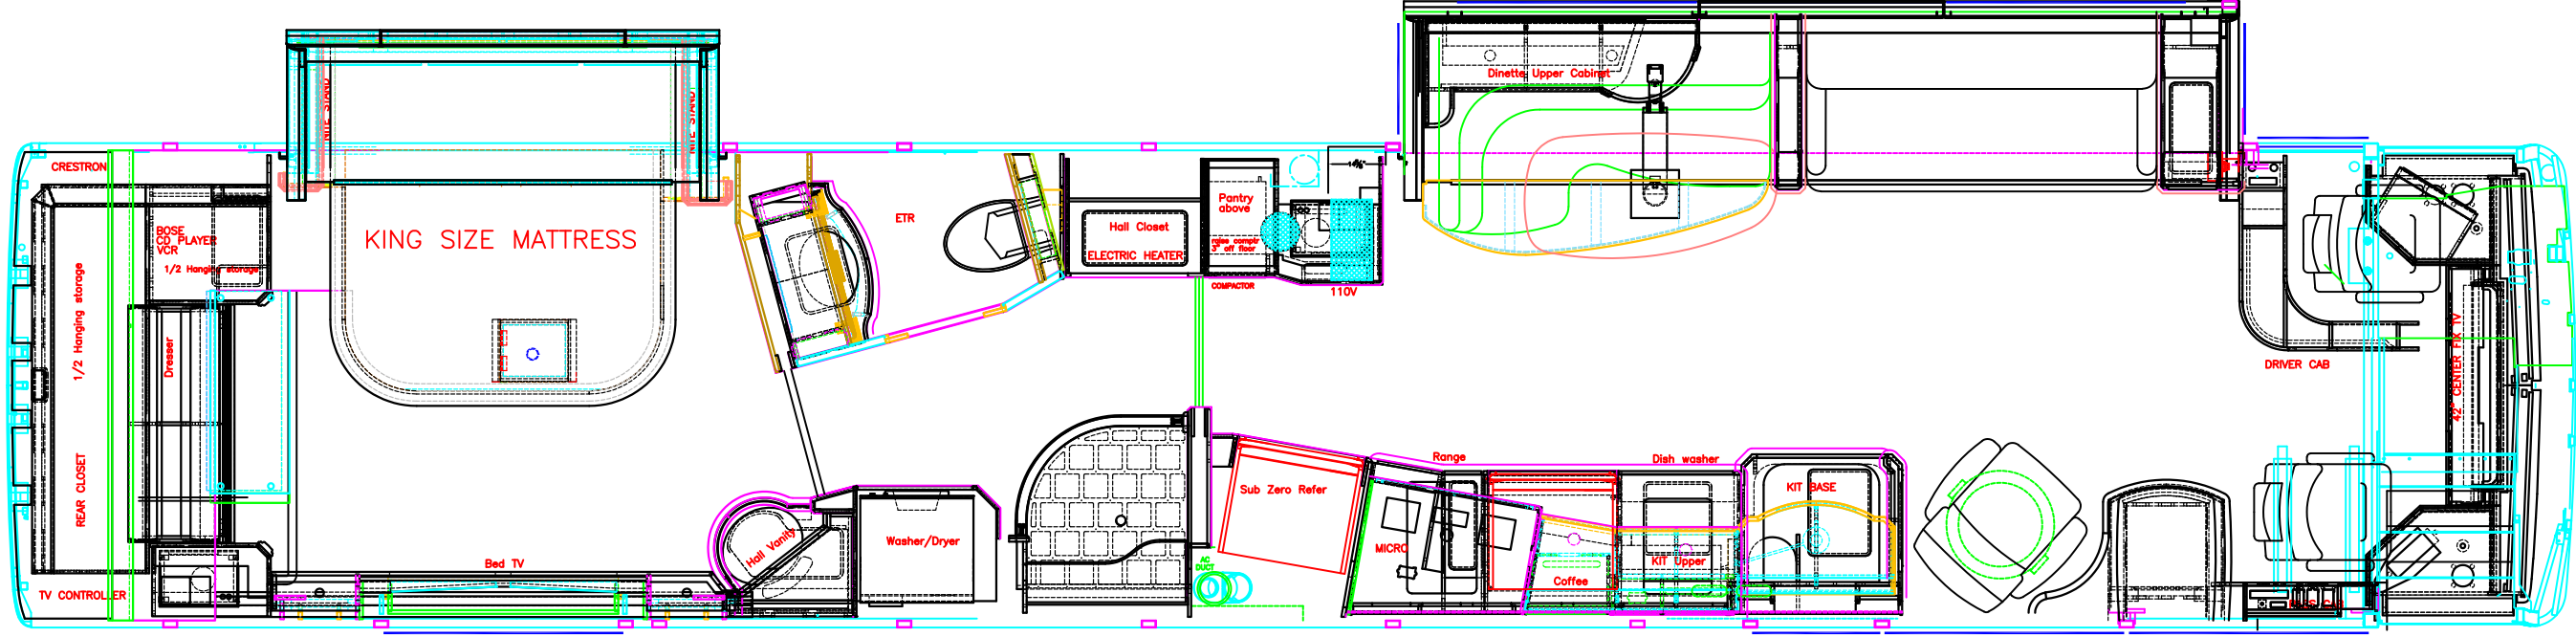

XLII Double Slide EVERETT FLOORPLAN

LIBERTY
Coach®

1400 MORROW AVENUE
 NORTH CHICAGO IL 60064
 847-578-4600
 1-800-332-9877
 FAX 847-578-1053

CUSTOMER

DRAWN Kurt L. Konigseeder DATE 10/04/02

DWG NO. SIZE **B**

DESIGN EVERETT

THIS DRAWING IS THE PROPERTY
 OF LIBERTY COACH INC AND IS
 CONFIDENTIAL NOT TO BE USED,
 REPRODUCED, COPIED OR DISCLOSED
 TO OTHERS

SCALE

SHEET 1 OF 1