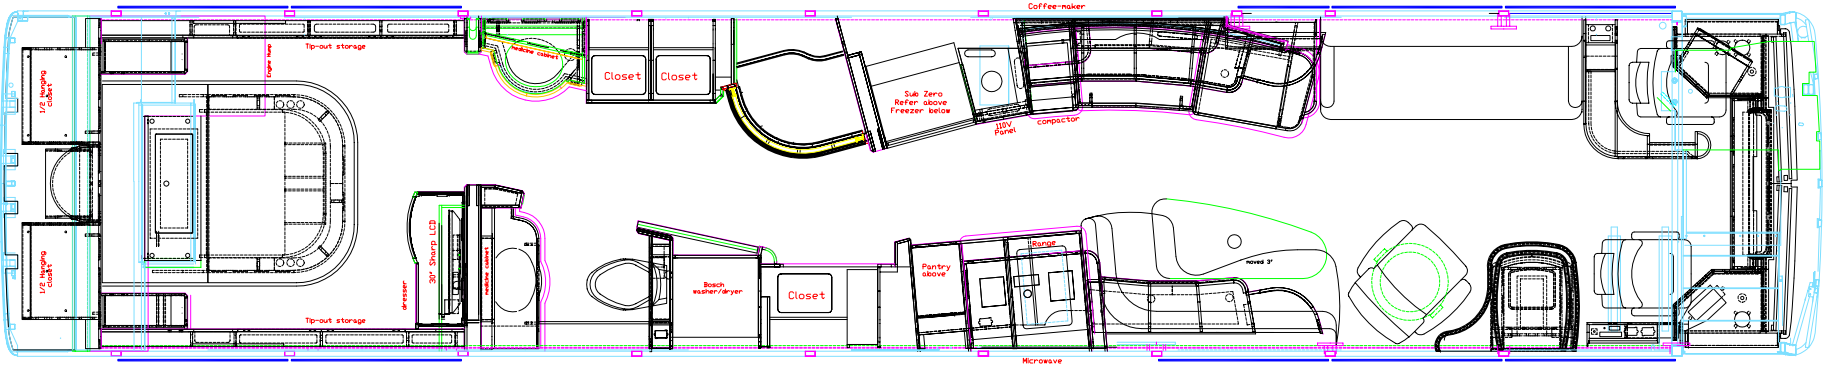

XLII NON SLIDE MANDALAY FLOORPLAN

1400 MORROW AVENUE
NORTH CHICAGO IL 60064
847-578-4600
1-800-332-9877
FAX 847-578-1053

CUSTOMER

DRAWN		DATE	07/12/04
DWG. NO.		SIZE	
DESIGN			

THIS DRAWING IS THE PROPERTY OF LIBERTY COACH INC. AND IS CONFIDENTIAL. NOT TO BE USED, REPRODUCED, COPIED OR DISCLOSED TO OTHERS

SCALE 1/2"=1'-0" SHEET